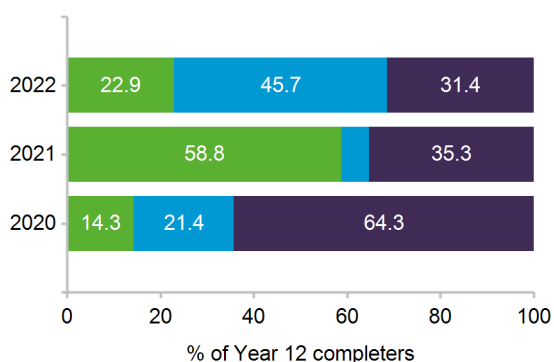

Post-school destinations

In 2022, 68.6% of Year 12 completers from Arethusa College — Deception Bay were engaged in education, training or employment in the year after they completed school.

Of the 35 respondents, 22.9% continued in some recognised form of education and training. The most common study destination was VET certificate.

A further 45.7% transitioned directly into paid employment and no further study.

All Year 12 completers were assigned to a *main destination*. Respondents who were both studying and working are reported as being in education or training, including apprentices and trainees.

Engagement over time